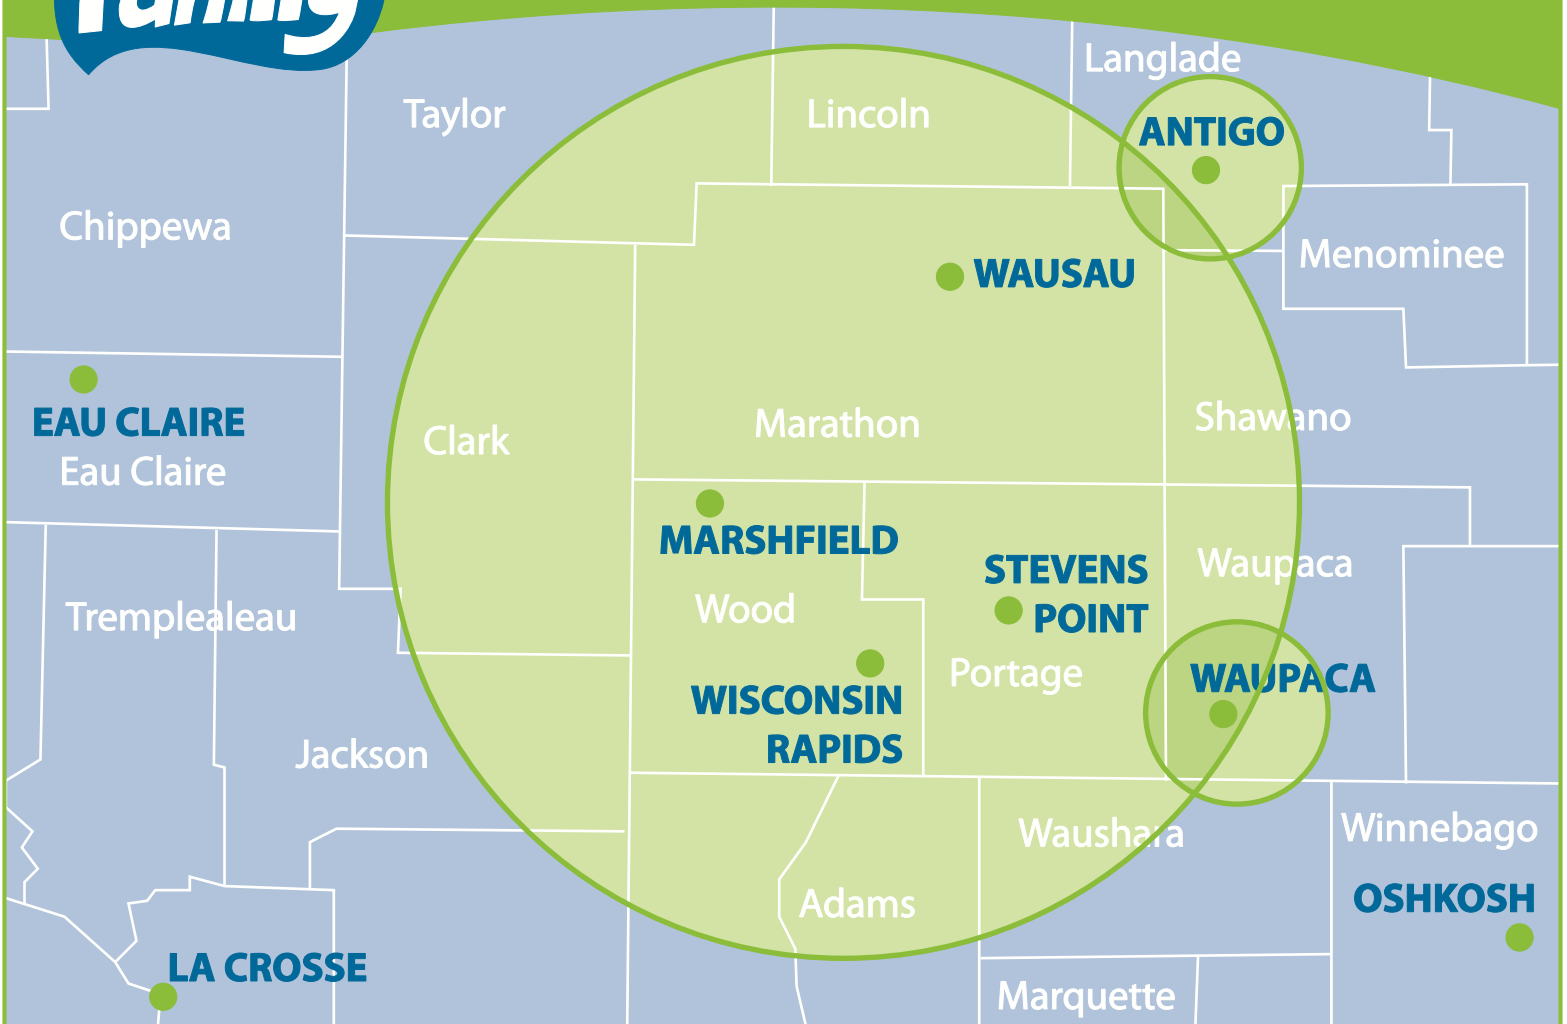

# WGNV's listening area

## 88.5 WGNV Listener Profile:

- **64%** of The Family listeners are **25-54** years of age\*
- **69%** are female, largest majority are **35-44** years of age\*
- **77%** are more likely to hold a bachelor's degree\*\*
- **42%** are more likely to have a post-graduate degree\*\*
- The Family listeners ranked **2nd overall** in education, with **16 formats** studied\*\*